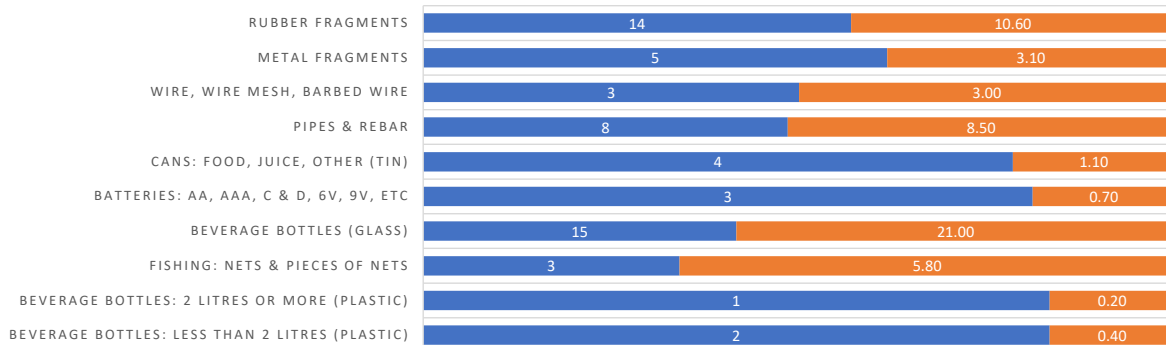

## Dive Against Debris 2021.April.12

7	beverage bottles: less than 2 litres (plastic)	2	0.40
8	beverage bottles: 2 litres or more (plastic)	1	0.20
24	fishing: nets & pieces of nets	3	5.80
44	beverage bottles (glass)	15	21.00
54	batteries: AA, AAA, C & D, 6V, 9V, etc	3	0.70
57	cans: food, juice, other (tin)	4	1.10
66	pipes & rebar	8	8.50
70	wire, wire mesh, barbed wire	3	3.00
72	metal fragments	5	3.10
78	rubber fragments	14	10.60

### NUMBER OF DEBRIS VS WEIGHTS

■ Num Debris ■ Weights

	beverage bottles: less than 2 litres (plastic)	beverage bottles: 2 litres or more (plastic)	fishing: nets & pieces of nets	beverage bottles (glass)	batteries: AA, AAA, C & D, 6V, 9V, etc	cans: food, juice, other (tin)	pipes & rebar	wire, wire mesh, barbed wire	metal fragments	rubber fragments
■ Num Debris	2	1	3	15	3	4	8	3	5	14
■ Weights	0.40	0.20	5.80	21.00	0.70	1.10	8.50	3.00	3.10	10.60